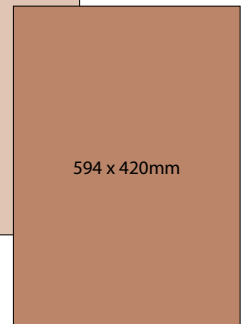

LARGE POSTER

1000 x 750mm

A1 POSTER

840 x 594mm

A2 POSTER

594 x 420mm

STOCK

180gsm Matt Poster Paper -