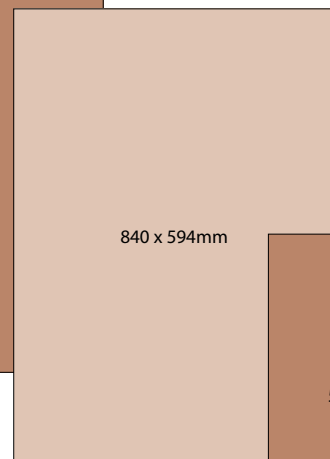

LARGE POSTER

1000 x 750mm

A1 POSTER

840 x 594mm

A2 POSTER

594 x 420mm

STOCK

180gsm Matt Poster Paper -